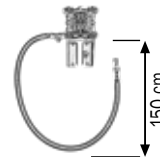

AIR-OPERATED DIAPHRAGM PUMPS KITS FOR EXHAUSTED OIL

Art. 042-1417-000

Wall-fixing aspirators with air-operated diaphragm pump for emptying exhausted oil aspirator/suction-drainer

Composed by:

- Art.028-A110-AB1 Aluminium diaphragm pump **R= 1:1 110 l/min**
- Art.025-1266-001 Wall-fixing bracket
- Art.R34-0002-005 Y-shaped brass in-line filter F-F 3/4"
- Art.F96-0100-505 Nipple 3/4" BSP-3/4" BSP
- Art.910-0600-020 Flex hose Ø 25 mm 2 m length
- Art.B27-1132-035 n 2 stainless steel screw clamps 32-35 mm
- Art.R18-0803-255 n 2 Rubber connection M 3/4" Ø 25mm
- Art.F96-0500-005 Quick disconnect coupling female 3/4"
- Art.F96-0502-005 Quick disconnect coupling male 3/4"

042-1417-000

042-1417-000 12,700 0,072 1

Art. 042-1415-000

Aspirators with wall-fixing air-operated diaphragm pump for exhausted oil

Composed by:

- Art.028-A110-AB1 Aluminium diaphragm pump **R= 1:1 110 l/min**
Equipped with the flow rate adjuster and the vacuum gauge
- Art.025-1266-001 Wall-fixing bracket
- Art.042-5805-010 Wall plate with drip tray
- Art.071-1206-410 Swiveling hose reel with 1SC 1/2" hose 10m length
- Art.044-1479-A00 Probe holder fitting with lever valve
- Art.044-1479-000 Set 10 standard probes
- Art.044-1498-000 Probe Ø 12 mm
- Art.044-1505-000 Wall-fixing holder for probes
- Art.F96-0100-504 n2 Nipple 3/4" BSP-1/2" BSP
- Art.906-0424-015 1SC 1/2" hose F-F 1,5m length
- Art.906-0404-040 1SC 1/2" hose M-F 4 m length
- Art.024-1232-F00 Oil dispensing nozzle with flexible end