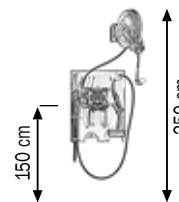

042-1417-000

042-1417-000 12,700 0,072 1

Art. 042-1415-000

Aspirators with wall-fixing air-operated diaphragm pump for exhausted oil

Composed by:

- Art.028-A110-AB1 Aluminium diaphragm pump **R= 1:1 110 l/min**
Equipped with the flow rate adjuster and the vacuum gauge
- Art.025-1266-001 Wall-fixing bracket
- Art.042-5805-010 Wall plate with drip tray
- Art.071-1206-410 Swiveling hose reel with 1SC 1/2" hose 10m length
- Art.044-1479-A00 Probe holder fitting with lever valve
- Art.044-1479-000 Set 10 standard probes
- Art.044-1498-000 Probe Ø 12 mm
- Art.044-1505-000 Wall-fixing holder for probes
- Art.F96-0100-504 n2 Nipple 3/4" BSP-1/2" BSP
- Art.906-0424-015 1SC 1/2" hose F-F 1,5m length
- Art.906-0404-040 1SC 1/2" hose M-F 4 m length
- Art.024-1232-F00 Oil dispensing nozzle with flexible end

042-1415-000

042-1415-000 47,000 0,100 4

Art. 042-1416-000

Aspirators support with air-operated diaphragm pump for exhausted oil

Composed by:

- Art.023-1968-001 Service support
- Art.028-A110-AB1 Aluminium diaphragm pump **R= 1:1 110 l/min**
Equipped with the flow rate adjuster and the vacuum gauge
- Art.025-1266-001 Wall-fixing bracket
- Art.071-1206-410 Swiveling hose reel with 1SC 1/2" hose 10m length
- Art.044-1479-A00 Probe holder fitting with lever valve
- Art.044-1479-000 Set 10 standard probes
- Art.044-1498-000 Probe Ø 12 mm
- Art.044-1505-000 Wall-fixing holder for probes
- Art.F96-0100-504 n2 Nipple 3/4" BSP-1/2" BSP
- Art.906-0424-015 1SC 1/2" hose F-F 1,5m length
- Art.906-0404-040 1SC 1/2" hose M-F 4 m